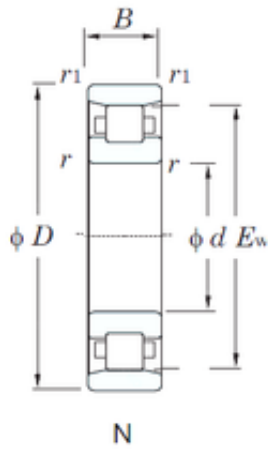

AFEX Bearing Equipment Co., Ltd.

N236 Bearing 2D drawings and 3D CAD models

N236 KOYO Single-row cylindrical roller bearings

Bearing No. N236

Size	180x320x52 mm
Bore Diameter	180 mm
Outer Diameter	320 mm
Width	52 mm
d	180 mm
D	320 mm
Ew	282 mm
B	52 mm
C	52 mm
r min.	4 mm
r1 min.	4 mm
Weight	19.3 Kg
Basic dynamic load rating (C)	492 kN
Basic static load rating (C0)	677 kN
(Grease) Lubrication Speed	1800 r/min
Bearing No.	N236
r(min)	4
r1(min)	4
Cr	618
C0r	677
Cu	82.2
Grease lub.	1800
Oil lub.	2200
Fw	-
d1	-